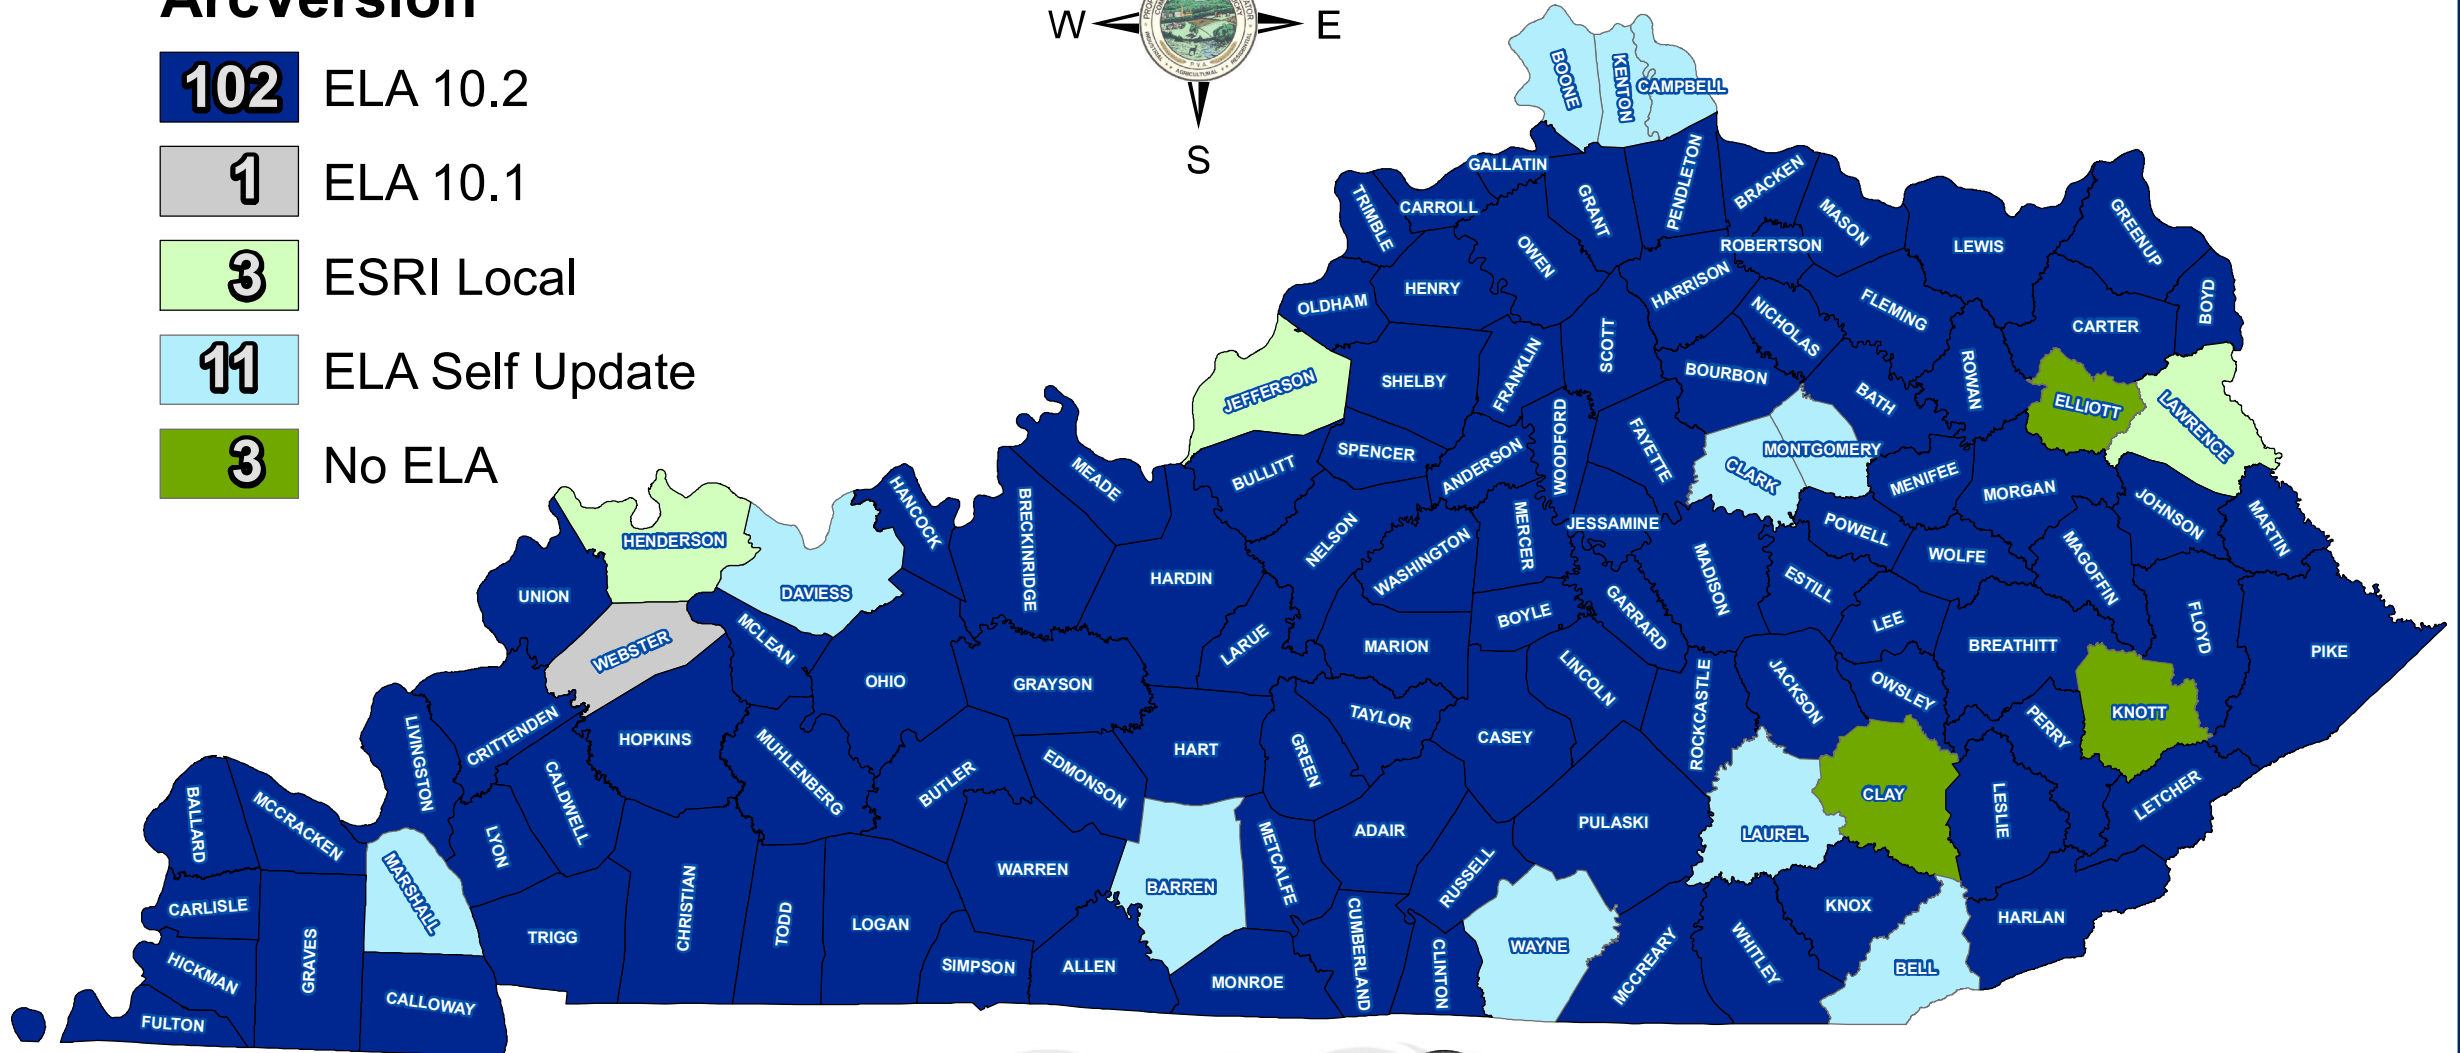

PVA ArcGIS Versions

Legend

ArcVersion

- 102 ELA 10.2
- 1 ELA 10.1
- 3 ESRI Local
- 11 ELA Self Update
- 3 No ELA

For mapping questions or updates, contact:
 Mike K Tackett, Ky DOR GIS Coordinator or
 Mike Wolff, Ky DOR GIS Coordinator