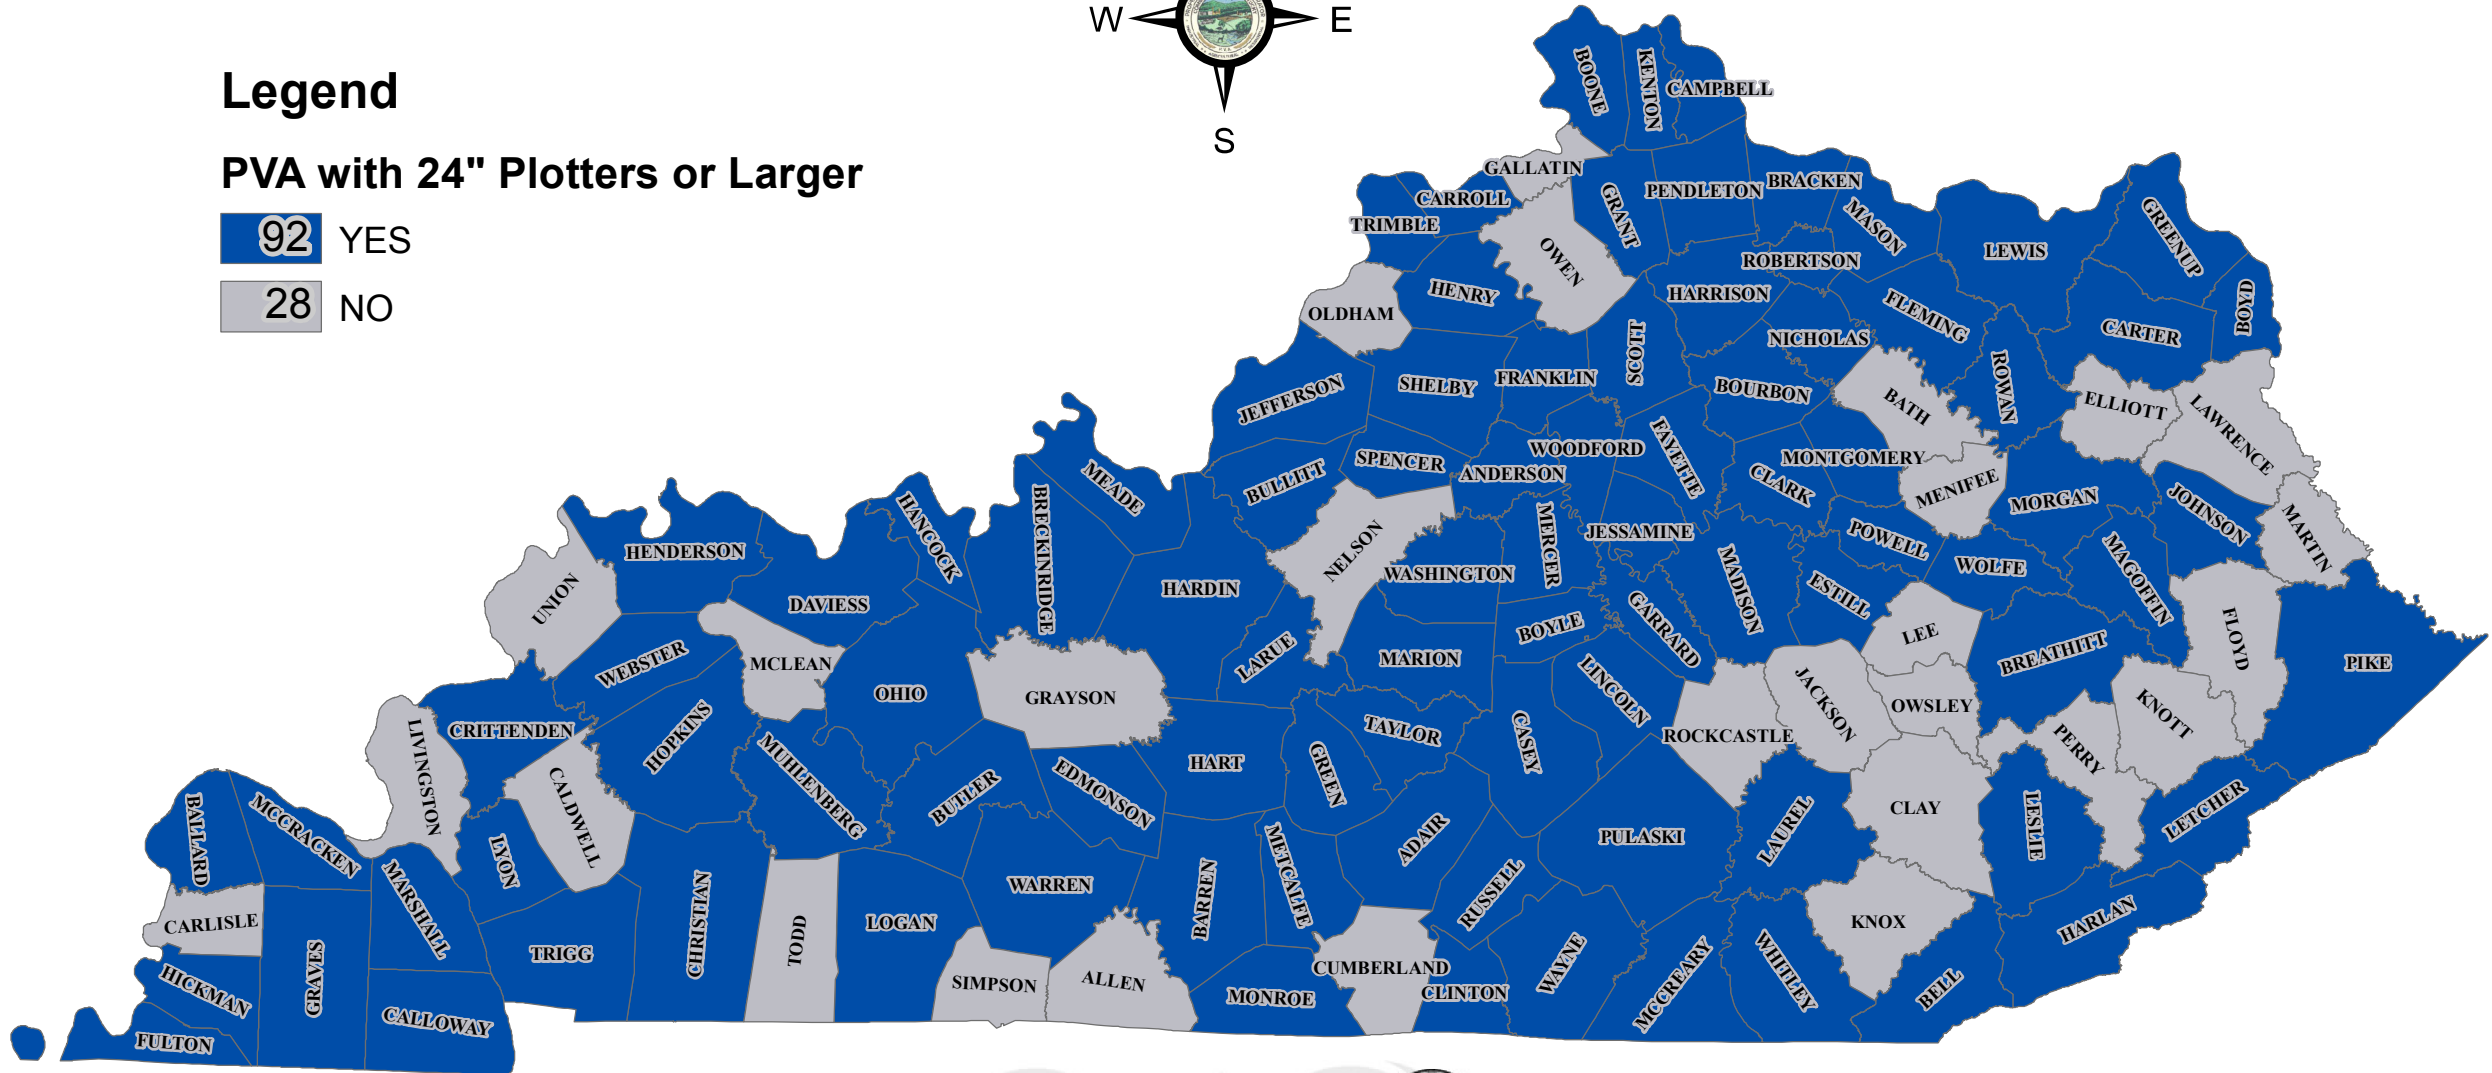

Large Format Map Printers in PVA Offices

Legend

PVA with 24" Plotters or Larger

92	YES
28	NO

For mapping questions or updates, contact:
Mike K. Tackett, Ky DOR GIS Coordinator or
Mike Wolff, Ky DOR GIS Coordinator